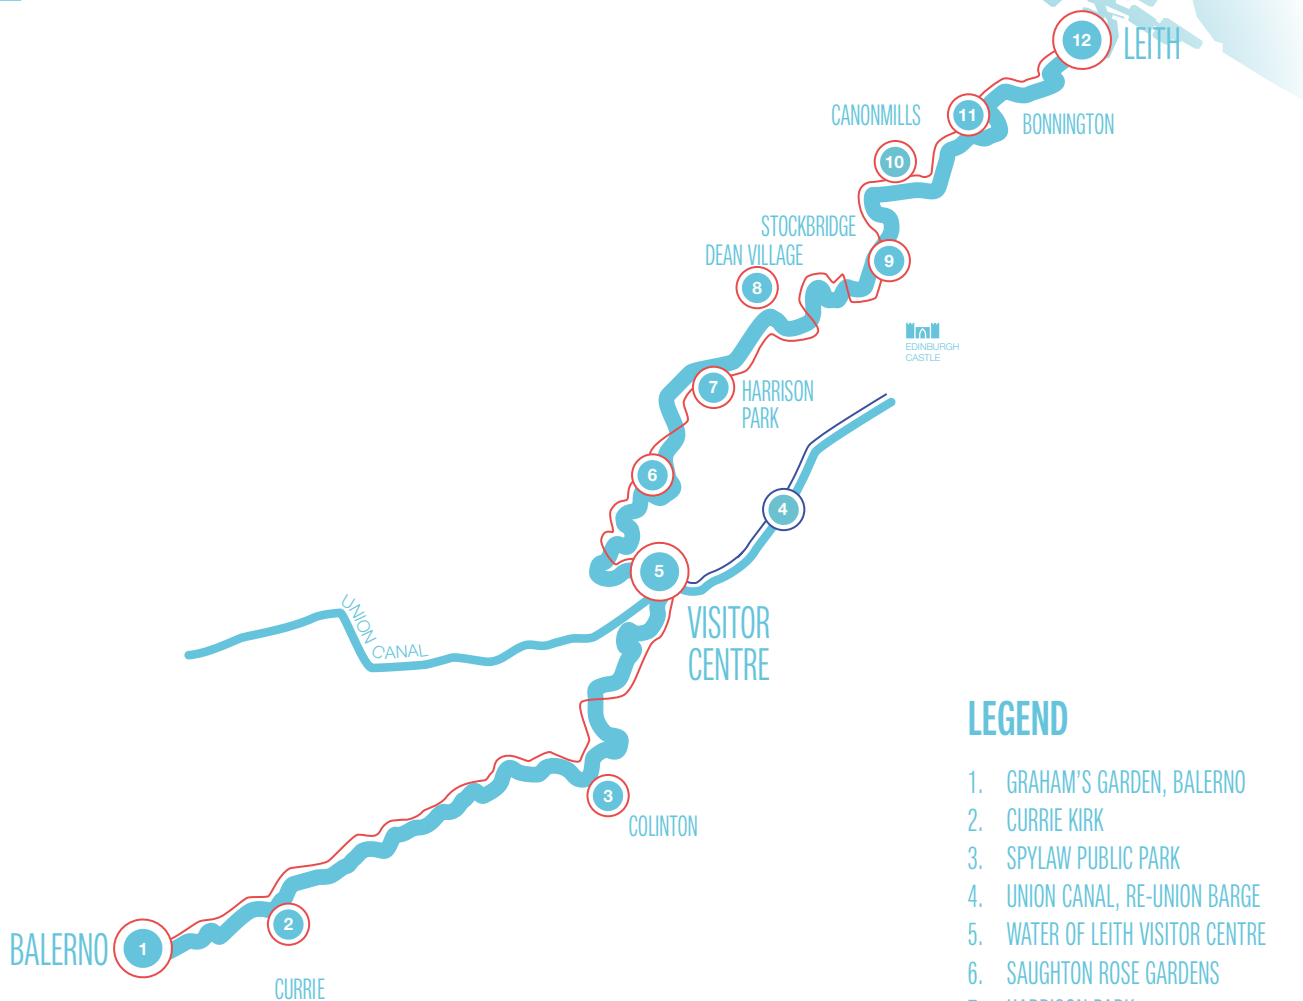

# EDINBURGH INTERNATIONAL FESTIVAL

## LEGEND

1. GRAHAM'S GARDEN, BALERNO
2. CURRIE KIRK
3. SPYLAW PUBLIC PARK
4. UNION CANAL, RE-UNION BARGE
5. WATER OF LEITH VISITOR CENTRE
6. SAUGHTON ROSE GARDENS
7. HARRISON PARK
8. GALLERY OF MODERN ART
9. ST BERNARD'S WELL, STOCKBRIDGE
10. ROYAL BOTANIC GARDENS
11. ST MARK'S PARK
12. THE SHORE, LEITH