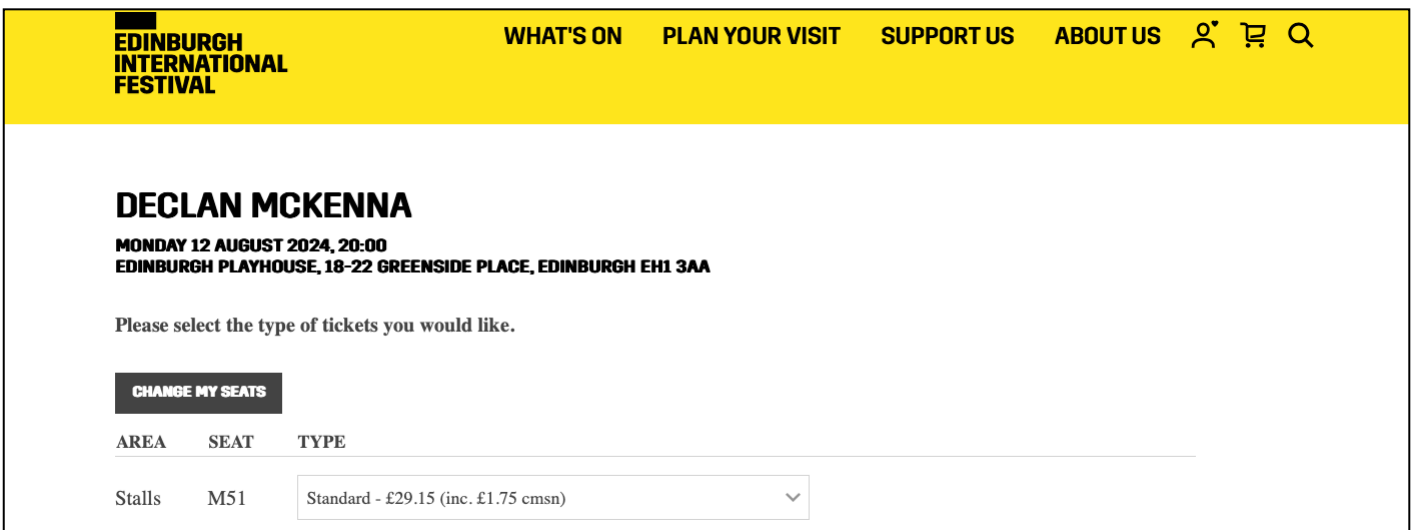

*the website screenshots may look different to how they display to you, depending on the device you are viewing it on

STEP 2 – SELECT YOUR SEAT(S)

- 2.1 **Select your seat(s) (up to two)** by clicking on a coloured dot.
- 2.2 Grey dots show that the seat is unavailable.
- 2.3 Don't worry about the price showing at this stage. The £10 offer will apply when all the steps are completed.

**the website screenshots may look different to how they display to you, depending on the device you are viewing it on*

- 2.4 A ticket symbol will appear on the seat(s) you've selected.

**the website screenshots may look different to how they display to you, depending on the device you are viewing it on*

2.5 When you've selected your seat, click **'Continue'**.

**the website screenshots may look different to how they display to you, depending on the device you are viewing it on*

2.6 Once again, don't worry about the full price showing at this point. Click **'Continue'**.