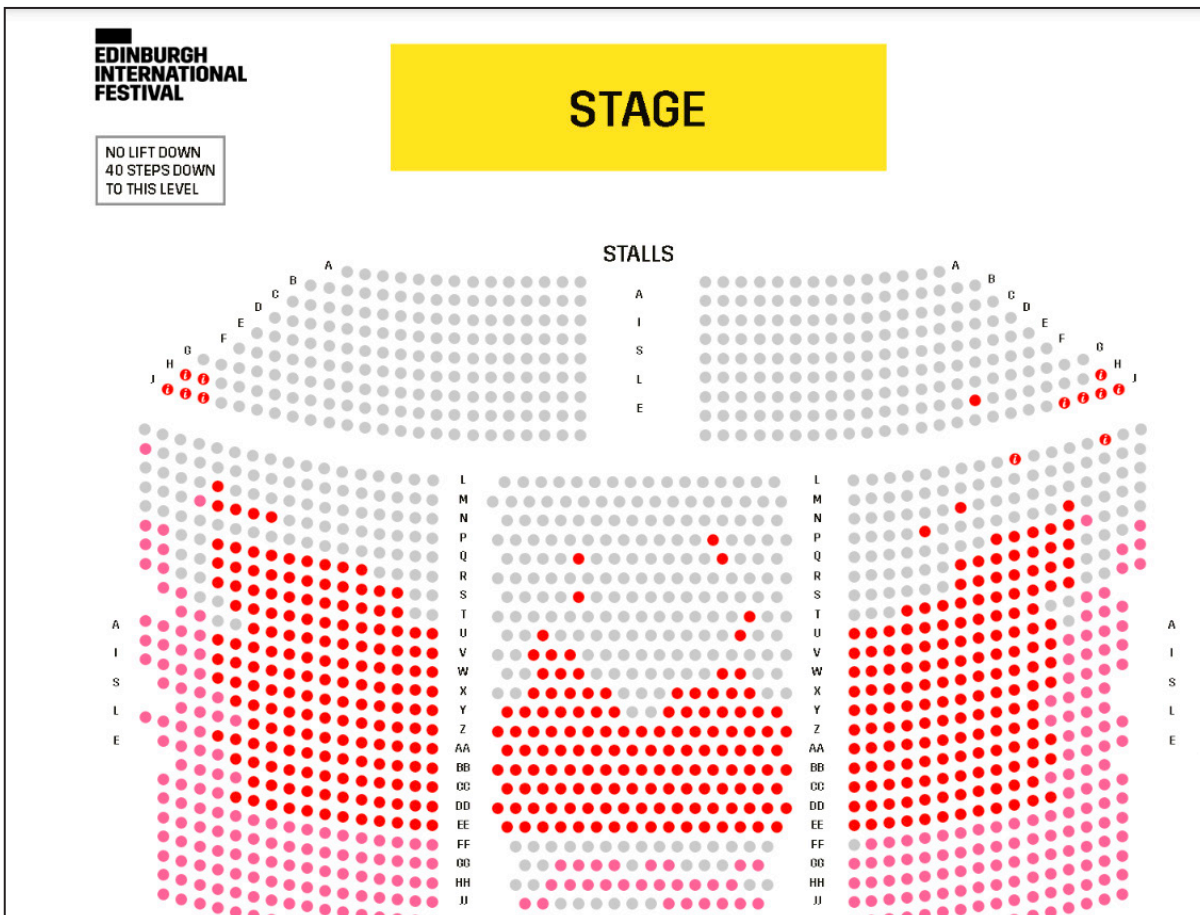

*the website screenshots may look different to how they display to you, depending on the device you are viewing it on

STEP 2 – SELECT YOUR SEAT(S)

- 2.1 **Select your seat(s) (up to two)** by clicking on a coloured dot.
- 2.2 Grey dots show that the seat is unavailable.
- 2.3 Don't worry about the price showing at this stage. The £10 offer will apply when all the steps are completed.