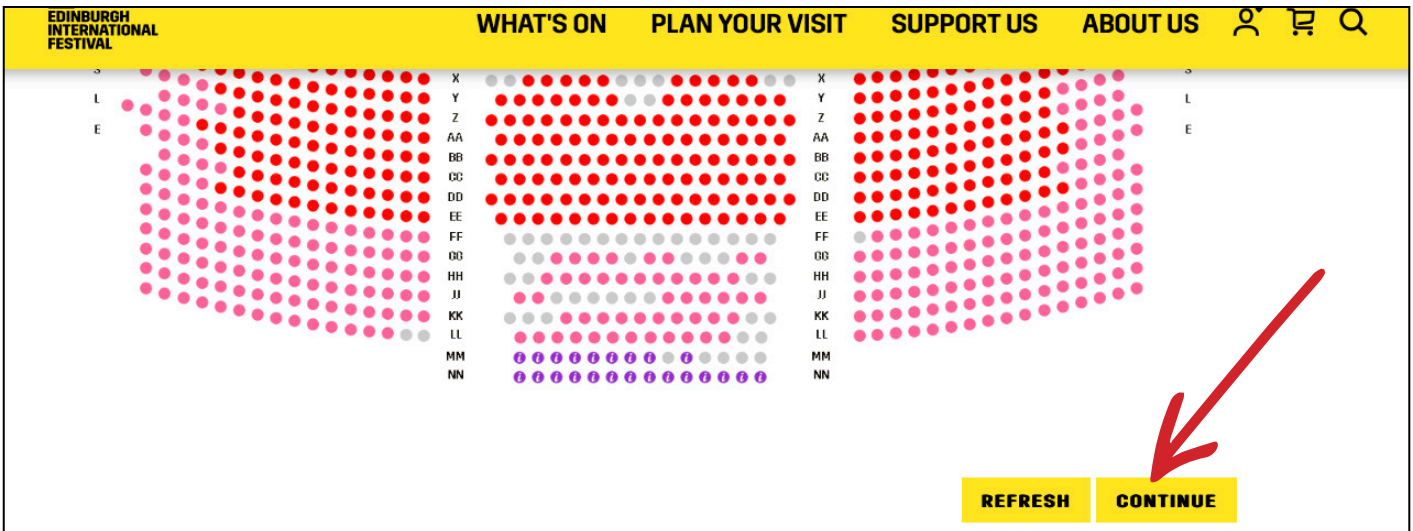

2.5 When you've selected your seat, click **'Continue'**.

*the website screenshots may look different to how they display to you, depending on the device you are viewing it on

2.6 Once again, don't worry about the full price showing at this point. Click **'Continue'**.